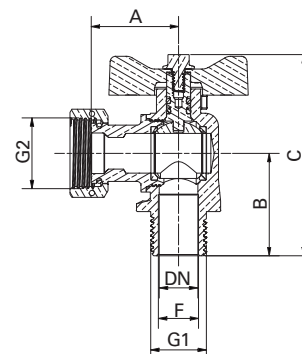

Working pressure: 25 bar

Working temperature: -20°C +130°C (no frost)

Cylindrical threads according to ISO 228-1

Seal on the stem: stem assembled from inside with 2 EPDM PEROX

Seal on the ball with 2 PTFE gaskets

- 1 Vite in acciaio AISI 430
- 2 Con farfalla in alluminio "T" o manopola in alluminio
- 3 Asta in CW614N EN 12164
- 4 O-ring in EPDM PEROX
- 5 Corpo valvola CW617N UNI EN 12165
- 6 Sede in PTFE
- 7 Sfera in CW617N UNI EN 12165 cromata
- 8 Manicotto in CW617N EN 12165
- 9 Anello elastico in acciaio
- 10 Dado CW617N UNI EN 12165

Con farfalla in alluminio "T"
With aluminium "T" handle

ACQUA POTABILE
DRINKING WATER

Attacchi Connections		Codice prodotto Product code		PN	DN	A±0,5 mm	B±0,2 mm	C mm	F mm	Conf. num. pezzi Pack. num. pieces
G1	G2									
1/2"	1/2"	353D1/2J6R1/2	353D1/2J6B1/2	25	15	34,75	38,3	75	15	10/120
1/2"	3/4"	353D1/2J6R3/4	353D1/2J6B3/4	25	15	32,65	38,3	75	15	10/120
3/4"	3/4"	353E3/4J6R3/4	353E3/4J6B3/4	25	15	32,65	38,3	75	20	10/120
1"	1"	353F001J6R1	353F001J6B1	25	20	41,85	50	90,5	25	4/48

Con manopola in alluminio
With aluminium knob

ACQUA POTABILE
DRINKING WATER

Attacchi Connections		Codice prodotto Product code		PN	DN	A±0,5 mm	B±0,2 mm	C mm	F mm	Conf. num. pezzi Pack. num. pieces
G1	G2									
1/2"	1/2"	353D1/2J2R1/2	353D1/2J2B1/2	25	15	34,75	38,3	75	15	10/120
1/2"	3/4"	353D1/2J2R3/4	353D1/2J2B3/4	25	15	32,65	38,3	75	15	10/120
3/4"	3/4"	353E3/4J2R3/4	353E3/4J2B3/4	25	15	32,65	38,3	75	20	10/120
1"	1"	353F001J2R1	353F001J2B1	25	20	41,85	50	90,5	25	4/48