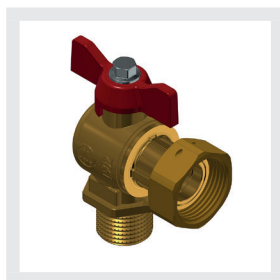

353

PN25

Valvole a sfera di intercettazione a squadra maschio/femmina con dado girevole per contatori acqua Male/female angle shut-off ball valves with swivel nut for water meters

MADE IN ITALY

NON NICHELATE
NOT NICKEL-PLATED

Working pressure: 25 bar

Working temperature: -20°C +130°C (no frost)

Cylindrical threads according to ISO 228-1

Seal on the stem: stem assembled from inside with 2 EPDM PEROX

Seal on the ball with 2 PTFE gaskets

- 1 Vite in acciaio AISI 430
- 2 Con farfalla in alluminio "T" o manopola in alluminio
- 3 Asta in CW614N EN 12164
- 4 O-ring in EPDM PEROX
- 5 Corpo valvola CW617N UNI EN 12165
- 6 Sede in PTFE
- 7 Sfera in CW617N UNI EN 12165 cromata
- 8 Manicotto in CW617N EN 12165
- 9 Anello elastico in acciaio
- 10 Dado CW617N UNI EN 12165

- 1 AISI 430 steel screw
- 2 With aluminium "T" handle or aluminium knob
- 3 CW614N UNI EN 12164 stem
- 4 EPDM PEROX O-ring
- 5 CW617N UNI EN 12165 body valve
- 6 PTFE gasket
- 7 CW617N EN 12165 chrome plated ball
- 8 CW617N EN 12165 end adaptor
- 9 Steel elastic ring
- 10 CW617N UNI EN 12165 nut