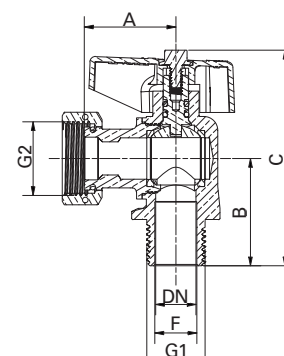

- 1 Vite in acciaio AISI 430
- 2 Con farfalla in alluminio "T" o manopola in alluminio
- 3 Asta in CW614N EN 12164
- 4 O-ring in EPDM PEROX
- 5 Corpo valvola CW617N UNI EN 12165
- 6 Sede in PTFE
- 7 Sfera in CW617N UNI EN 12165 cromata
- 8 Manicotto in CW617N EN 12165
- 9 Anello elastico in acciaio
- 10 Dado CW617N UNI EN 12165

- 1 AISI 430 steel screw
- 2 With aluminium "T" handle or aluminium knob
- 3 CW614N UNI EN 12164 stem
- 4 EPDM PEROX O-ring
- 5 CW617N UNI EN 12165 body valve
- 6 PTFE gasket
- 7 CW617N EN 12165 chrome plated ball
- 8 CW617N EN 12165 end adaptor
- 9 Steel elastic ring
- 10 CW617N UNI EN 12165 nut

Con farfalla in alluminio "T"
With aluminium "T" handle

ACQUA POTABILE
DRINKING WATER

Attacchi Connections		Codice prodotto Product code		PN	DN	A±0,5 mm	B±0,2 mm	C mm	F mm	Conf. num. pezzi Pack. num. pieces
G1	G2									
1/2"	1/2"	353D1/2J6R1/2	353D1/2J6B1/2	25	15	34,75	38,3	75	15	10/120
1/2"	3/4"	353D1/2J6R3/4	353D1/2J6B3/4	25	15	32,65	38,3	75	15	10/120
3/4"	3/4"	353E3/4J6R3/4	353E3/4J6B3/4	25	15	32,65	38,3	75	20	10/120
1"	1"	353F001J6R1	353F001J6B1	25	20	41,85	50	90,5	25	4/48

Con manopola in alluminio
With aluminium knob

ACQUA POTABILE
DRINKING WATER

Attacchi Connections		Codice prodotto Product code		PN	DN	A±0,5 mm	B±0,2 mm	C mm	F mm	Conf. num. pezzi Pack. num. pieces
G1	G2									
1/2"	1/2"	353D1/2J2R1/2	353D1/2J2B1/2	25	15	34,75	38,3	75	15	10/120
1/2"	3/4"	353D1/2J2R3/4	353D1/2J2B3/4	25	15	32,65	38,3	75	15	10/120
3/4"	3/4"	353E3/4J2R3/4	353E3/4J2B3/4	25	15	32,65	38,3	75	20	10/120
1"	1"	353F001J2R1	353F001J2B1	25	20	41,85	50	90,5	25	4/48