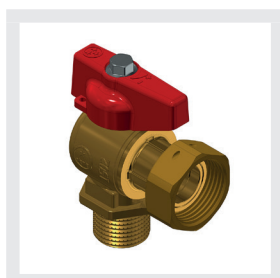

- 1 Vite in acciaio AISI 430
- 2 Con farfalla in alluminio "T" o manopola in alluminio
- 3 Asta in CW614N EN 12164
- 4 O-ring in EPDM PEROX
- 5 Corpo valvola CW617N UNI EN 12165
- 6 Sede in PTFE
- 7 Sfera in CW617N UNI EN 12165 cromata
- 8 Manicotto in CW617N EN 12165
- 9 Anello elastico in acciaio
- 10 Dado CW617N UNI EN 12165

- 1 AISI 430 steel screw
- 2 With aluminium "T" handle or aluminium knob
- 3 CW614N UNI EN 12164 stem
- 4 EPDM PEROX O-ring
- 5 CW617N UNI EN 12165 body valve
- 6 PTFE gasket
- 7 CW617N EN 12165 chrome plated ball
- 8 CW617N EN 12165 end adaptor
- 9 Steel elastic ring
- 10 CW617N UNI EN 12165 nut

Con farfalla in alluminio "T"
With aluminium "T" handle

ACQUA POTABILE
DRINKING WATER

Attacchi Connections		Codice prodotto Product code		PN	DN	A±0,5 mm	B±0,2 mm	C mm	F mm	Conf. num. pezzi Pack. num. pieces
G1	G2									
1/2"	1/2"	353D1/2J6R1/2	353D1/2J6B1/2	25	15	34,75	38,3	75	15	10/120
1/2"	3/4"	353D1/2J6R3/4	353D1/2J6B3/4	25	15	32,65	38,3	75	15	10/120
3/4"	3/4"	353E3/4J6R3/4	353E3/4J6B3/4	25	15	32,65	38,3	75	20	10/120
1"	1"	353F001J6R1	353F001J6B1	25	20	41,85	50	90,5	25	4/48

Con manopola in alluminio
With aluminium knob

ACQUA POTABILE
DRINKING WATER

Attacchi Connections		Codice prodotto Product code		PN	DN	A±0,5 mm	B±0,2 mm	C mm	F mm	Conf. num. pezzi Pack. num. pieces
G1	G2									
1/2"	1/2"	353D1/2J2R1/2	353D1/2J2B1/2	25	15	34,75	38,3	75	15	10/120
1/2"	3/4"	353D1/2J2R3/4	353D1/2J2B3/4	25	15	32,65	38,3	75	15	10/120
3/4"	3/4"	353E3/4J2R3/4	353E3/4J2B3/4	25	15	32,65	38,3	75	20	10/120
1"	1"	353F001J2R1	353F001J2B1	25	20	41,85	50	90,5	25	4/48