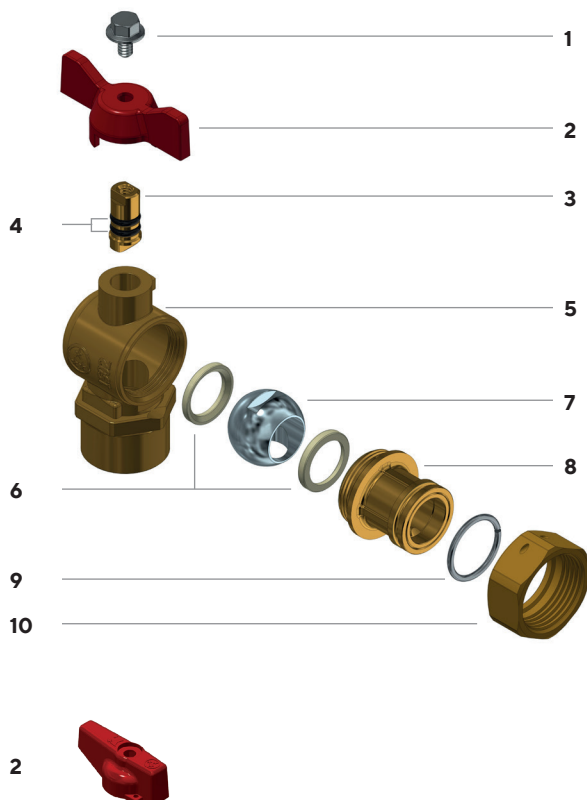

352

PN25

Valvole a sfera di intercettazione a squadra femmina/femmina con dado girevole per contatori acqua

Female/female angle shut-off ball valves with swivel nut for water meters

MADE IN ITALY

NON NICHELATE
NOT NICKEL-PLATED

Tenuta sulla sfera con 2 sedi in PTFE

Working pressure: 25 bar

Working temperature: -20°C +130°C (no frost)

Cylindrical threads according to ISO 228-1

Seal on the stem: 1/2" - 3/4" stem assembled from inside with 2 EPDM PEROX OR.

Seal on the ball with 2 PTFE gaskets

- 1 Vite in acciaio AISI 430
- 2 Con farfalla in alluminio "T" o manopola in alluminio
- 3 Asta in CW614N EN 12164
- 4 O-ring in EPDM PEROX
- 5 Corpo valvola CW617N UNI EN 12165
- 6 Sede in PTFE
- 7 Sfera in CW617N UNI EN 12165 cromata
- 8 Manicotto in CW617N EN 12165
- 9 Anello elastico in acciaio
- 10 Dado CW617N UNI EN 12165

- 1 AISI 430 steel screw
- 2 With aluminium "T" handle or aluminium knob
- 3 CW614N UNI EN 12164 stem
- 4 EPDM PEROX O-ring
- 5 CW617N UNI EN 12165 body valve
- 6 PTFE gasket
- 7 CW617N EN 12165 chrome plated ball
- 8 CW617N EN 12165 end adaptor
- 9 Steel elastic ring
- 10 CW617N UNI EN 12165 nut