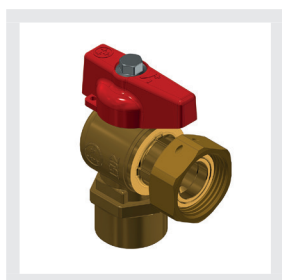

Seal on the ball with 2 PTFE gaskets

- 1 Vite in acciaio AISI 430
- 2 Con farfalla in alluminio "T" o manopola in alluminio
- 3 Asta in CW614N EN 12164
- 4 O-ring in EPDM PEROX
- 5 Corpo valvola CW617N UNI EN 12165
- 6 Sede in PTFE
- 7 Sfera in CW617N UNI EN 12165 cromata
- 8 Manicotto in CW617N EN 12165
- 9 Anello elastico in acciaio
- 10 Dado CW617N UNI EN 12165

- 1 AISI 430 steel screw
- 2 With aluminium "T" handle or aluminium knob
- 3 CW614N UNI EN 12164 stem
- 4 EPDM PEROX O-ring
- 5 CW617N UNI EN 12165 body valve
- 6 PTFE gasket
- 7 CW617N EN 12165 chrome plated ball
- 8 CW617N EN 12165 end adaptor
- 9 Steel elastic ring
- 10 CW617N UNI EN 12165 nut

Con farfalla in alluminio "T"
With aluminium "T" handle

ACQUA POTABILE
DRINKING WATER

Attacchi Connections		Codice prodotto Product code		PN	DN	A ±0,5 mm	B ±0,2 mm	C mm	Conf. num. pezzi Pack. num. pieces
G1	G2								
1/2"	1/2"	352D1/2J6R1/2	352D1/2J6B1/2	25	15	34,75	38,3	75	10/120
1/2"	3/4"	352D1/2J6R3/4	352D1/2J6B3/4	25	15	32,65	38,3	75	10/120
3/4"	3/4"	352E3/4J6R3/4	352E3/4J6B3/4	25	15	32,65	34	72,5	10/120

Con manopola in alluminio
With aluminium knob

ACQUA POTABILE
DRINKING WATER

Attacchi Connections		Codice prodotto Product code		PN	DN	A ±0,5 mm	B ±0,2 mm	C mm	Conf. num. pezzi Pack. num. pieces
G1	G2								
1/2"	1/2"	352D1/2J2R1/2	352D1/2J2B1/2	25	15	34,75	38,3	73	10/120
1/2"	3/4"	352D1/2J2R3/4	352D1/2J2B3/4	25	15	32,65	38,3	73	10/120
3/4"	3/4"	352E3/4J2R3/4	352E3/4J2B3/4	25	15	32,65	34	70,5	10/120