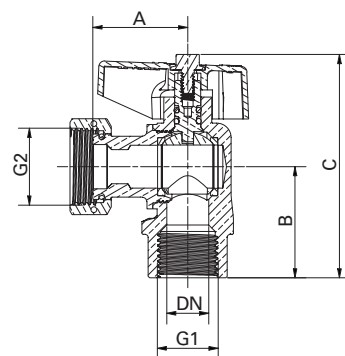

Seal on the ball with 2 PTFE gaskets

- 1 Vite in acciaio AISI 430
- 2 Con farfalla in alluminio "T" o manopola in alluminio
- 3 Asta in CW614N EN 12164
- 4 O-ring in EPDM PEROX
- 5 Corpo valvola CW617N UNI EN 12165
- 6 Sede in PTFE
- 7 Sfera in CW617N UNI EN 12165 cromata
- 8 Manicotto in CW617N EN 12165
- 9 Anello elastico in acciaio
- 10 Dado CW617N UNI EN 12165

- 1 AISI 430 steel screw
- 2 With aluminium "T" handle or aluminium knob
- 3 CW614N UNI EN 12164 stem
- 4 EPDM PEROX O-ring
- 5 CW617N UNI EN 12165 body valve
- 6 PTFE gasket
- 7 CW617N EN 12165 chrome plated ball
- 8 CW617N EN 12165 end adaptor
- 9 Steel elastic ring
- 10 CW617N UNI EN 12165 nut

Con farfalla in alluminio "T"
With aluminium "T" handle

ACQUA POTABILE
DRINKING WATER

Attacchi Connections		Codice prodotto Product code		PN	DN	A ±0,5 mm	B ±0,2 mm	C mm	Conf. num. pezzi Pack. num. pieces
G1	G2								
1/2"	1/2"	352D1/2J6R1/2	352D1/2J6B1/2	25	15	34,75	38,3	75	10/120
1/2"	3/4"	352D1/2J6R3/4	352D1/2J6B3/4	25	15	32,65	38,3	75	10/120
3/4"	3/4"	352E3/4J6R3/4	352E3/4J6B3/4	25	15	32,65	34	72,5	10/120

Con manopola in alluminio
With aluminium knob

ACQUA POTABILE
DRINKING WATER

Attacchi Connections		Codice prodotto Product code		PN	DN	A ±0,5 mm	B ±0,2 mm	C mm	Conf. num. pezzi Pack. num. pieces
G1	G2								
1/2"	1/2"	352D1/2J2R1/2	352D1/2J2B1/2	25	15	34,75	38,3	73	10/120
1/2"	3/4"	352D1/2J2R3/4	352D1/2J2B3/4	25	15	32,65	38,3	73	10/120
3/4"	3/4"	352E3/4J2R3/4	352E3/4J2B3/4	25	15	32,65	34	70,5	10/120