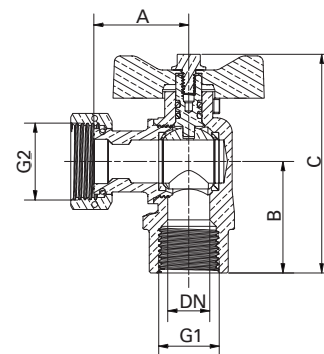

Seal on the ball with 2 PTFE gaskets

- 1 Vite in acciaio AISI 430
- 2 Con farfalla in alluminio "T" o manopola in alluminio
- 3 Asta in CW614N EN 12164
- 4 O-ring in EPDM PEROX
- 5 Corpo valvola CW617N UNI EN 12165
- 6 Sede in PTFE
- 7 Sfera in CW617N UNI EN 12165 cromata
- 8 Manicotto in CW617N EN 12165
- 9 Anello elastico in acciaio
- 10 Dado CW617N UNI EN 12165

- 1 AISI 430 steel screw
- 2 With aluminium "T" handle or aluminium knob
- 3 CW614N UNI EN 12164 stem
- 4 EPDM PEROX O-ring
- 5 CW617N UNI EN 12165 body valve
- 6 PTFE gasket
- 7 CW617N EN 12165 chrome plated ball
- 8 CW617N EN 12165 end adaptor
- 9 Steel elastic ring
- 10 CW617N UNI EN 12165 nut

Con farfalla in alluminio "T"
With aluminium "T" handle

ACQUA POTABILE
DRINKING WATER

Attacchi Connections		Codice prodotto Product code		PN	DN	A ±0,5 mm	B ±0,2 mm	C mm	Conf. num. pezzi Pack. num. pieces
G1	G2								
1/2"	1/2"	352D1/2J6R1/2	352D1/2J6B1/2	25	15	34,75	38,3	75	10/120
1/2"	3/4"	352D1/2J6R3/4	352D1/2J6B3/4	25	15	32,65	38,3	75	10/120
3/4"	3/4"	352E3/4J6R3/4	352E3/4J6B3/4	25	15	32,65	34	72,5	10/120

Con manopola in alluminio
With aluminium knob

ACQUA POTABILE
DRINKING WATER

Attacchi Connections		Codice prodotto Product code		PN	DN	A ±0,5 mm	B ±0,2 mm	C mm	Conf. num. pezzi Pack. num. pieces
G1	G2								
1/2"	1/2"	352D1/2J2R1/2	352D1/2J2B1/2	25	15	34,75	38,3	73	10/120
1/2"	3/4"	352D1/2J2R3/4	352D1/2J2B3/4	25	15	32,65	38,3	73	10/120
3/4"	3/4"	352E3/4J2R3/4	352E3/4J2B3/4	25	15	32,65	34	70,5	10/120